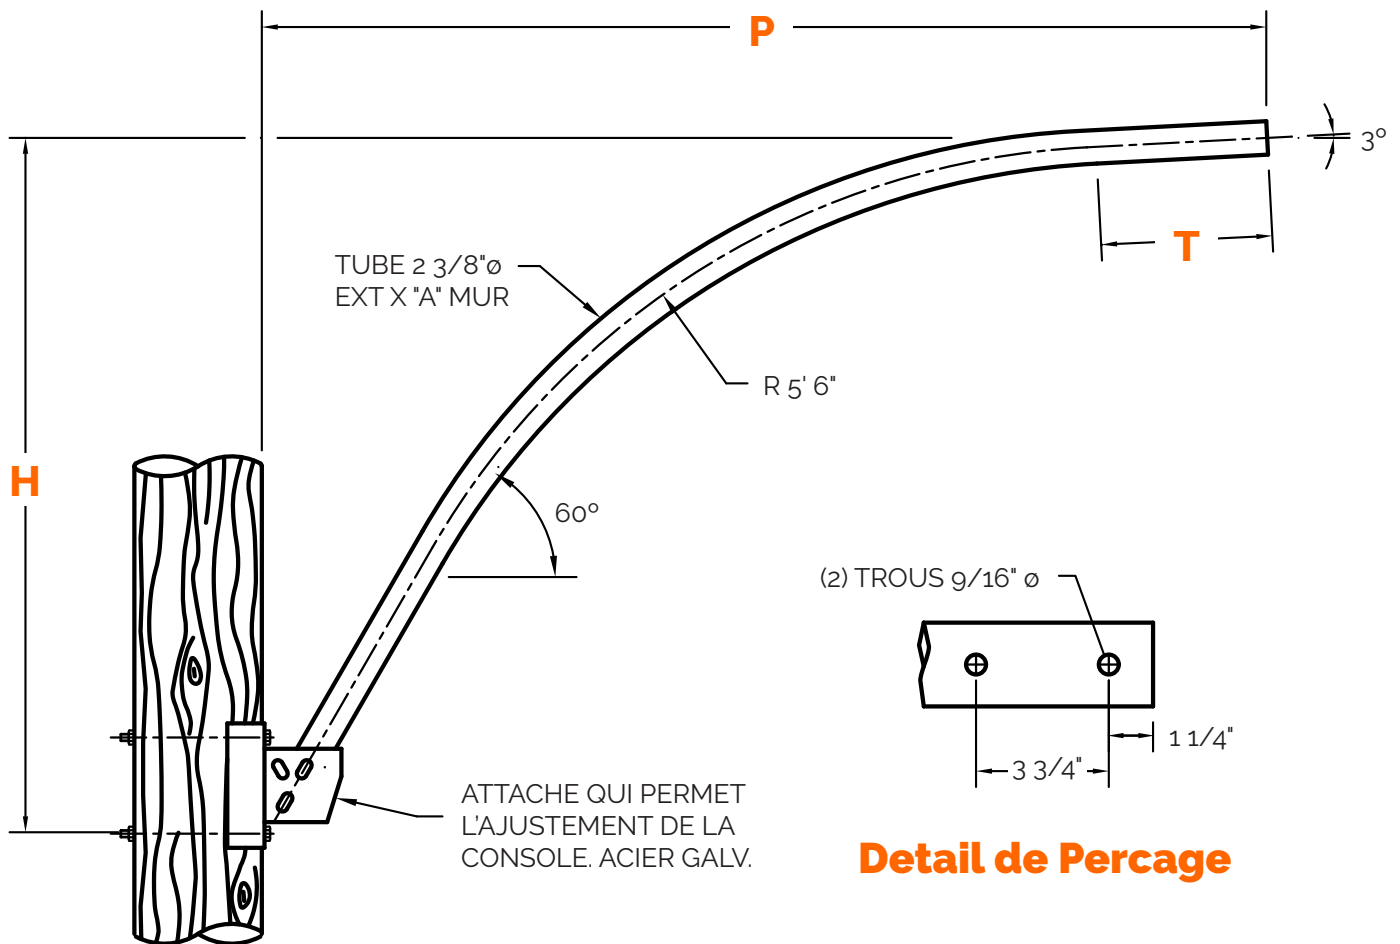

Style Consoles pour Poteaux de Bois avec Support (ALWPB)

Detail de Percage

MODEL	MATERIAL	P	H	T	A
ALWPB841806	Aluminium	6' 0"	3' 0"	11"	0.154"
ALWPB841808	Aluminium	8' 0"	5' 0"	22"	0.154"
SWPB841806	Acier Galvanisé	6' 0"	3' 0"	11"	0.120"
SWPB841808	Acier Galvanisé	8' 0"	5' 0"	22"	0.120"